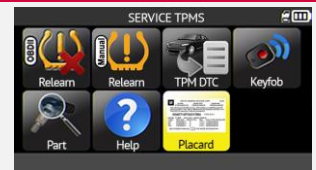

Part No. 27202

- VIN barcode scanner selects Make, Model, Year in seconds
- Activates, diagnoses, reads 100% OE and Aftermarket sensors, up to 2020 coverage
- 98.6% TPMS reset coverage for Domestic, Asian and European vehicles
- Bonus OBD relearns for Domestic vehicles
- Programs leading sensor brands sold by Myers Tire Supply
- Program/Clone TPMS sensors by OBD retrieve ID, copy set of sensors, ID input
- Tire Tread Depth Measurement, save data in tool, transfer data via Wi-Fi to save and print
- **NEW!** Placard adjustment for oversized or off-road tires
- **NEW!** Wi-Fi software updates

NEW! WIFI SOFTWARE UPDATES

Update software via phone, tablet, or computer via Wifi

Android App available Nov. 2019

NEW! FEATURES ADDED IN 2019

Up to 7 sensor's data on one screen (dually, spare tires)

"Bonus" OBD relearns for Domestic

Expanded Mitsubishi coverage

Placard change for oversized, off-road, low profile tires

PROGRAMS LEADING SENSORS SOLD BY MYERS

- Alligator Sens.it, Myers U-Pro, Schrader EZ-Sensor, BH-Sens (Huf) and more

TIRE & TPMS DATA MANAGEMENT