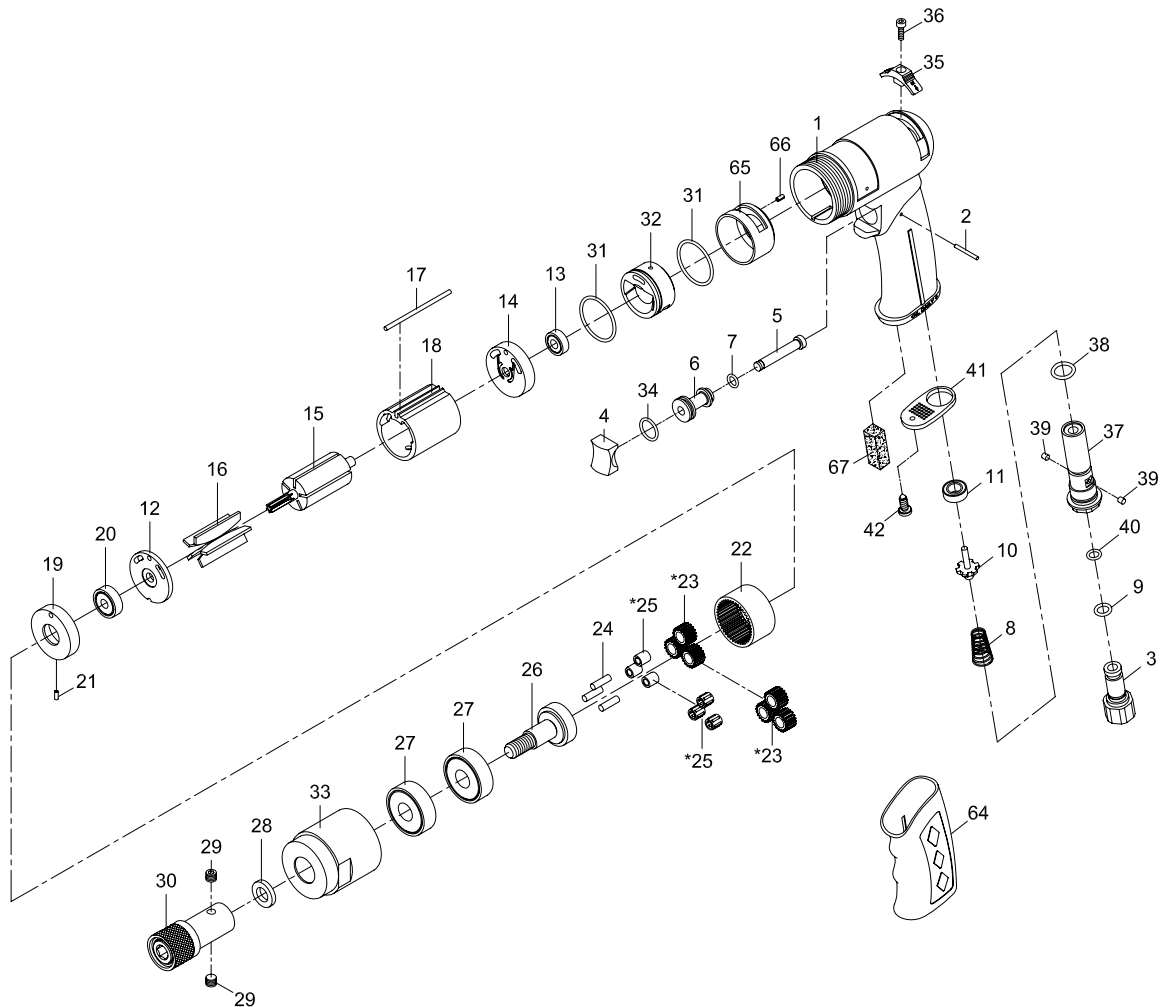

DIRECT DRIVE SCREWDRIVER

Index No.	Parts No.	Description	Index No.	Parts No.	Description
1	75-725101	Motor Housing	24	30124	Pin (3) (4x13.8)
2	AS000102	Pin (2x18.8)	*25	80225	Bushing (3)
3	75-725103	Air Inlet		080245	Needle Bearing (3) (4x7x8)
4	AS00304	Trigger	26	70626	Work Spindle
5	75-725105	Valve Stem	27	080227	Ball Bearing (2) (6201z)
6	75-725106	Valve Bushing	28	70133	Washer
7	40333-12	O-Ring (6x1.5)	29	71946	Set Screw (2) (M5x4)
8	73108	Valve Spring	30	QC-01SUB	Quick Change Chuck (1/4")
9	70109	O-Ring (9.8x1.9)	31	OR02607108	O-Ring (2) (26.7x1.78)
10	75-725146	Valve Stem	32	75-725121	Reversing Valve
11	75-725145	Rubber Spacer	33	70534	Clamp Nut
12	80214	End Plate	34	80209	O-Ring (12x1.6)
13	052213	Ball Bearing (696zz)	35	75-725110	Reversing Valve Knob
14	75-725114	Rear End Plate	36	75-725136	Screw (M3x10)
15	80215	Rotor	37	75-725137	Fixed Shaft
16	80216	Rotor Blades (5)	38	500111	O-Ring (10.8x2)
17	80217-13	Pin (2.5x55)	39	PN03000300	Pin (2) (3x3)
18	80218-22	Cylinder	40	OR00705105	O-Ring (7.5x1.5)
19	75-725119	Front End Plate	41	75-725107	Exhaust Diffuser
20	030113	Ball Bearing (626zz)	42	40309-18	Screw (TS2.9)
21	70117	Spring Pin (2x5)	64	75-725152	Rubber Grip
22	80222	Internal Gear	65	75-725112	Reverse Valve Case
*23	80223-11	Planet Gear (3)	66	51217	Spring Pin (2x4)
	80223-14	Planet Gear (3)	67	75-725153	Damping Material

*Optional Parts