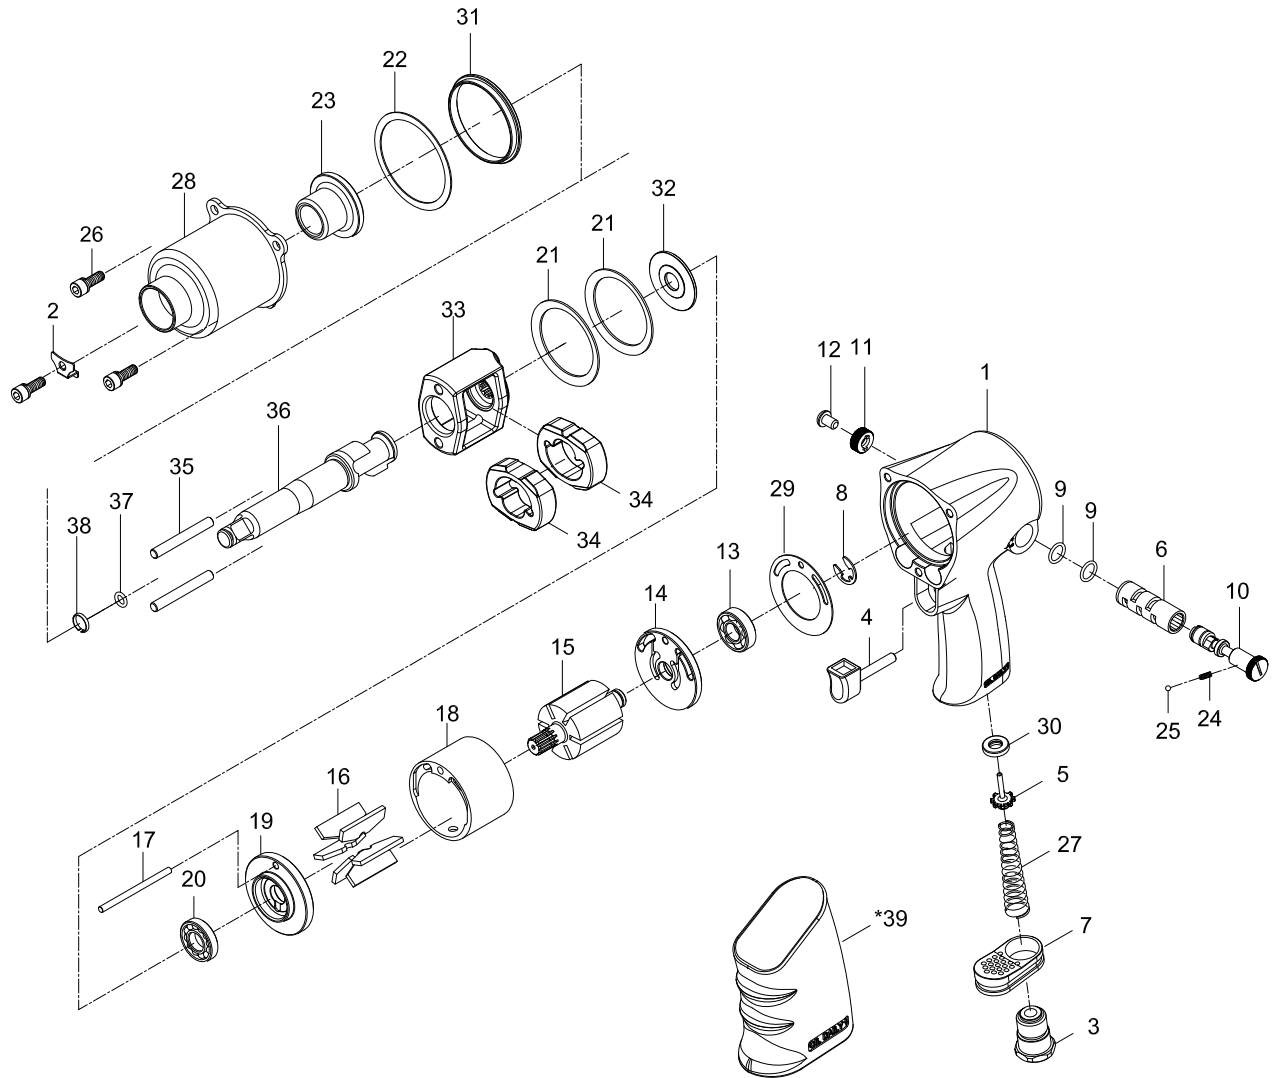

1/2" SUPER DUTY AIR IMPACT WRENCH

Index No.	Parts No.	Description	Index No.	Parts No.	Description
1	43-231H01	Motor Housing	21	43-231F13	Disc Springs(2)
2	43-231H11	Trigger Fixture	22	43-231F26	Hammer Cage Gasket
3	43-231H03	Air Inlet	23	43-231F25	Hammer Cage Bushing
4	43-231H04	Trigger	24	43-231H34	Spring
5	43-403348	Throttle Valve Stem	25	40145	Steel Ball (1/8")
6	43-231F06	Reverse Valve Bushing	26	43-231F23	Screw (3) (M6x18)
7	43-231H10	Exhaust Diffuser	27	43-231H47	Valve Spring
8	70129	E-Ring (ETW10)	28	43-231F20	Hammer Case
9	OR01008108	O-Ring (2) (10.8x1.8)	29	43-231F17	End Plate Gasket
10	43-231F10	Reverse Valve	30	43-231H07	Rubber Spacer
11	43-231F12	Reverse Valve Knob	31	43-231F27	Hammer Case Pilot
12	43-231F11	Screw (1/4"-20UNC)	32	43-231H27	Washer
13	040313	Ball Bearing (6001)	33	43-231F28	Hammer Frame
14	43-231F14	Rear End Plate	34	43-403111-14	Hammer (2)
15	43-231F15	Rotor	35	43-403117	Hammer Pin (2) (6.3x51.2)
16	43-231F16-12	Rotor Blade (6)	36	43-4031L02	Anvil
17	43-231H13	Pin (4x62)	37	40305	O-Ring (6.5x2)
18	43-231F18	Cylinder	38	40303	Anvil Collar
19	43-231F19	Front End Plate	*39	43-231H52	Grip
20	072021	Ball Bearing (EE4)			

*optional part