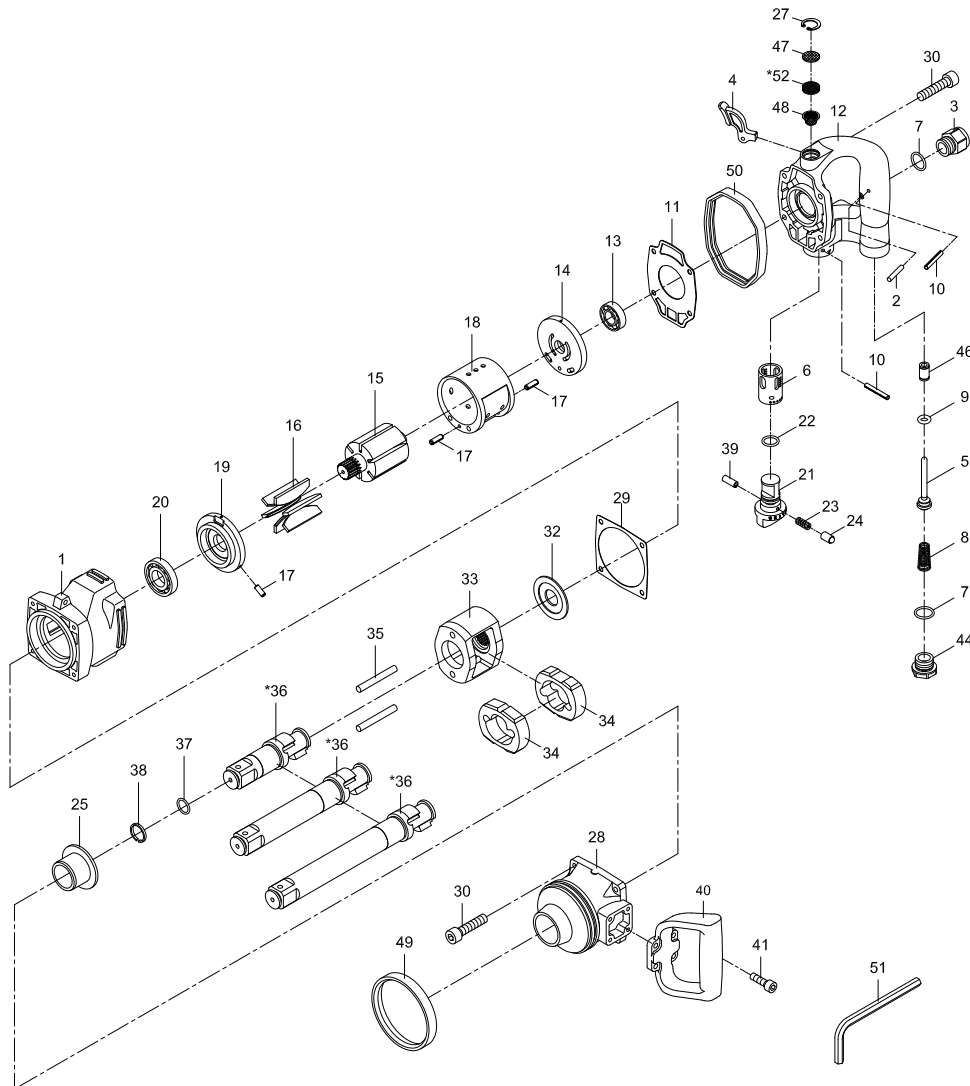

1" PROFESSIONAL IMPACT WRENCH

Index No.	Parts No.	Description	Index No.	Parts No.	Description
1	47-407301	Motor Housing	27	52827-11	Internal Ring (RTW-22)
2	PN04002308	Pin (4x23.8)	28	47-407328	Hammer Case
3	47-407103	Air Inlet	29	47-407335	Gasket
4	47-407304	Trigger	30	7H-753539	Screw (8) (M6x25)
5	47-407105	Valve Stem	32	47-407327	Washer
6	47-407106	Valve Bushing	33	47-407308	Hammer Cage
7	OR01908204	O-Ring (2) (19.8x2.4)	34	47-407311	Hammer (2)
8	43-403147	Valve Spring	35	47-407317	Hammer Pin (2)
9	OR00705305	O-Ring (7.5x3.5 Hs90)	*36	47-407302-11	Anvil (1")
10	61902	Spring Pin (2) (4x28)	*36	47-4073L02-71	Anvil (1" L=7")
11	47-407334	Gasket	*36	47-4073L02-81	Anvil (1" L=8")
12	47-407320	Rear Cover	37	10211	O-Ring (17.8x2.4)
13	020320-12	Ball Bearing (6003z)	38	47-405112	Retainer Ring
14	47-407314	Rear End Plate	39	40317-14	Spring Pin (3x8)
15	47-407315	Rotor	40	47-407359	Dead Handle
16	47-407316	Rotor Blade (6)	41	7H-753528	Screw (4) (M6x20)
17	SP04001000	Spring Pin (3) (4x10)	44	47-407312	Screw
18	47-407318	Cylinder	46	47-407146	Bushing
19	47-407419	Front End Plate	47	47-407364	Net
20	0R14	Ball Bearing (R14)	48	47-407365	Screen
21	47-407121	Air Regulator	49	47-407363	Rubber Ring
22	OR01608204	O-Ring (16.8x2.4)	50	47-407362	Rubber Ring
23	43-403323	Spring	51	10018	Hex.Key Wrench (5)
24	43-403324	Pin	*52	47-407350	Muffler Material
25	47-407325	Anvil Bushing			

* Optional Parts