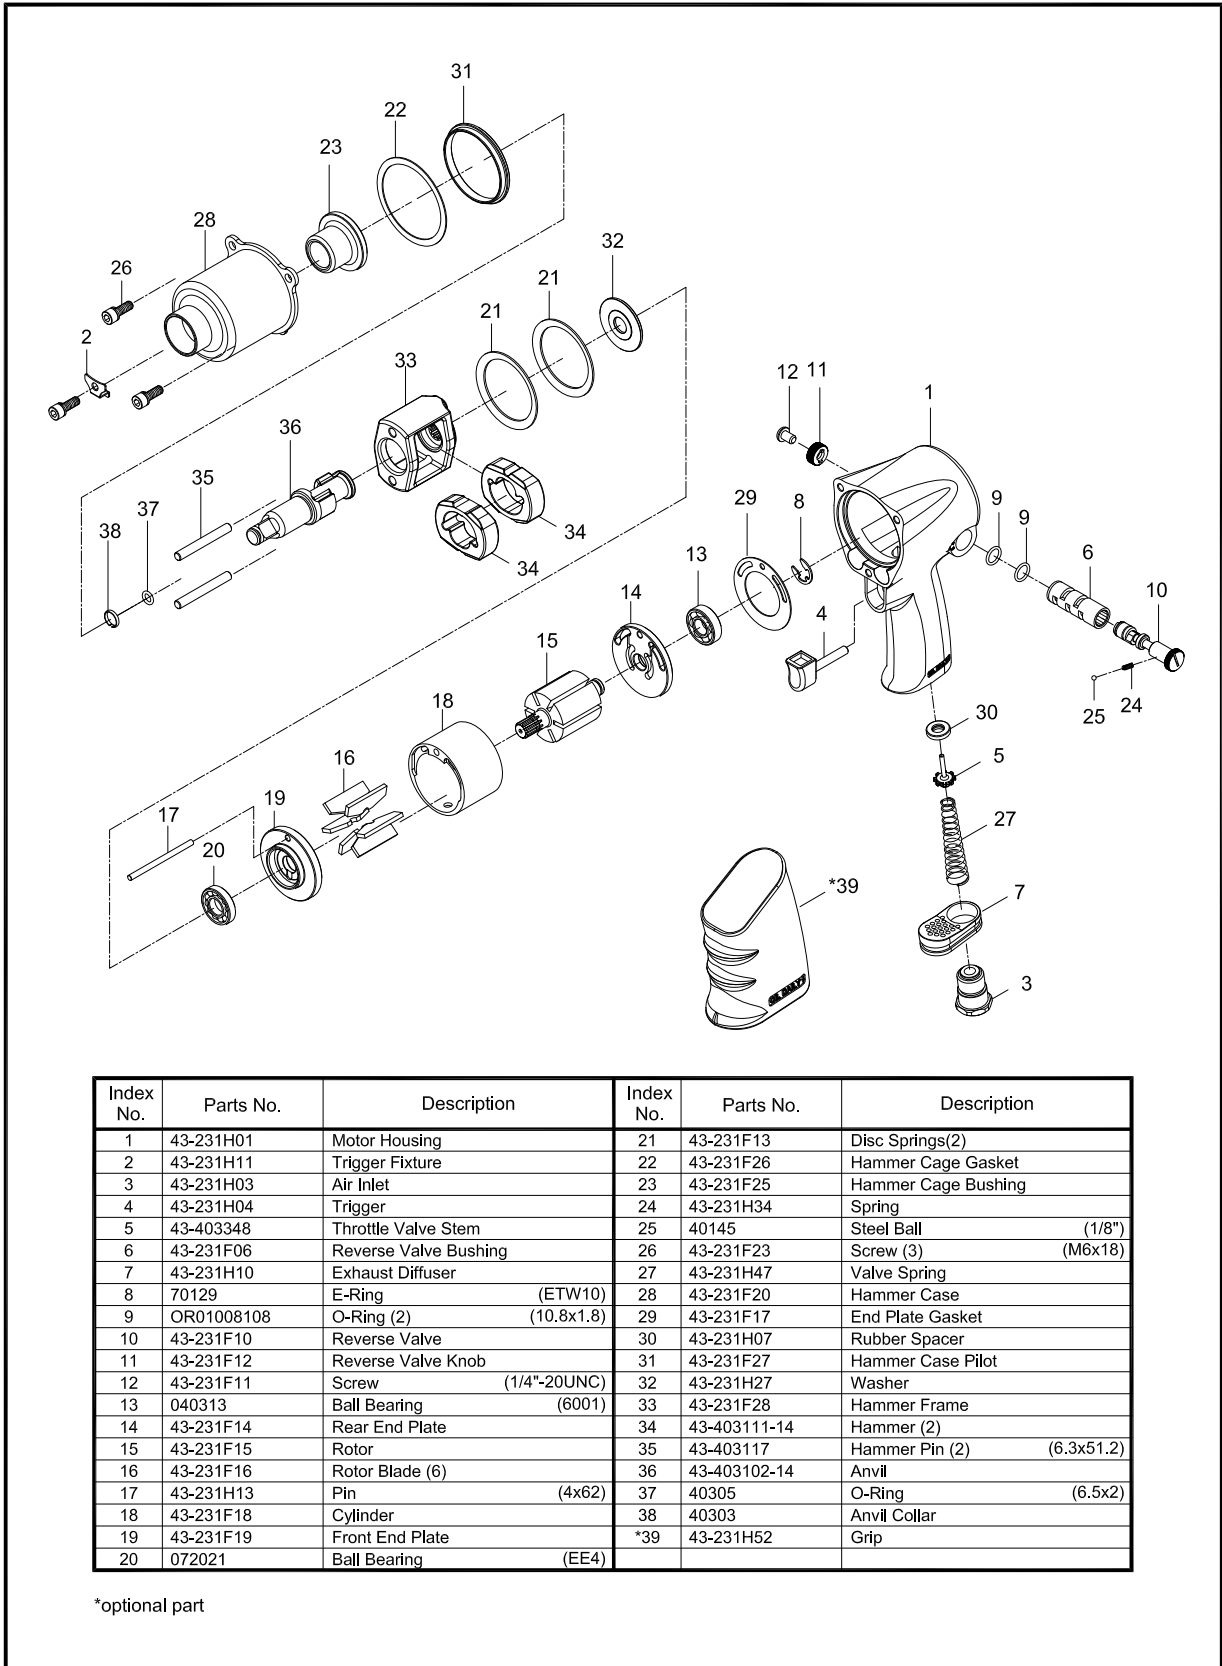

1/2" SUPER DUTY AIR IMPACT WRENCH

Index No.	Parts No.	Description	Index No.	Parts No.	Description
1	43-231H01	Motor Housing	21	43-231F13	Disc Springs(2)
2	43-231H11	Trigger Fixture	22	43-231F26	Hammer Cage Gasket
3	43-231H03	Air Inlet	23	43-231F25	Hammer Cage Bushing
4	43-231H04	Trigger	24	43-231H34	Spring
5	43-403348	Throttle Valve Stem	25	40145	Steel Ball (1/8")
6	43-231F06	Reverse Valve Bushing	26	43-231F23	Screw (3) (M6x18)
7	43-231H10	Exhaust Diffuser	27	43-231H47	Valve Spring
8	70129	E-Ring (ETW10)	28	43-231F20	Hammer Case
9	OR01008108	O-Ring (2) (10.8x1.8)	29	43-231F17	End Plate Gasket
10	43-231F10	Reverse Valve	30	43-231H07	Rubber Spacer
11	43-231F12	Reverse Valve Knob	31	43-231F27	Hammer Case Pilot
12	43-231F11	Screw (1/4"-20UNC)	32	43-231H27	Washer
13	040313	Ball Bearing (6001)	33	43-231F28	Hammer Frame
14	43-231F14	Rear End Plate	34	43-403111-14	Hammer (2)
15	43-231F15	Rotor	35	43-403117	Hammer Pin (2) (6.3x51.2)
16	43-231F16	Rotor Blade (6)	36	43-403102-14	Anvil
17	43-231H13	Pin (4x62)	37	40305	O-Ring (6.5x2)
18	43-231F18	Cylinder	38	40303	Anvil Collar
19	43-231F19	Front End Plate	*39	43-231H52	Grip
20	072021	Ball Bearing (EE4)			

*optional part